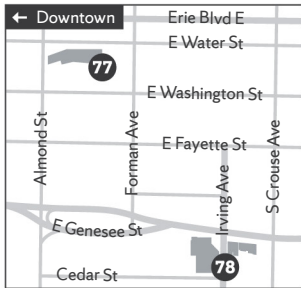

Main Campus

RESIDENCE HALLS

Boland Hall	71
Booth Hall	19
Brewster Hall	73
Brockway Hall	72
Day Hall	69
DellPlain Hall	29
Ernie Davis Hal	28
Flint Hall	67
Haven Hall	10
Kimmel Hall	18

Lawrinson Hall	76
Marion Hall	17
Oren Lyons Hall	66
Sadler Hall	75
Shaw Hall	64
Sheraton University Hotel and Conference Center	15
Walnut Hall	9
Washington Arms	1
Watson Hall	27

Slocum Hall	45
Smith Hall	35
Steele Hall	47
Syracuse Stage	78
Tolley Humanities Building	33
University College (Part-Time Study)	6
White Hall	38
Whitman School of Management	7

Eastside

Downtown

ACADEMIC BUILDINGS

113 Euclid Ave	58
119 Euclid Ave	59
Biological Research Lab	56
Bird Library	23
Bowne Hall	53
Carnegie Library	52
Center for Science and Technology	57
College of Arts and Sciences	34
College of Engineering and Computer Science	49
College of Law	74
College of Visual and Performing Arts (VPA)	31
Crouse College	31
Crouse Hinds Hall	20
Dept. of Psychology Research Facility	12
Dineen Hall	74
Eggers Hall	40
Falk College of Sport and Human Dynamics	38
Hall of Languages	34
Heroy Geology Laboratory	46
Hinds Hall	43
Holden Observatory	39
Huntington Beard Crouse Hall (HBC)	42
Huntington Hall	14
Institutional Research and Assessment Public Affairs	11
Life Sciences Complex	37
Link Hall	49
Lyman Hall	36
Machinery Hall	44
Marshall Square Mall	5
Maxwell Hall	32
Maxwell School of Citizenship and Public Affairs	40
Nancy Cantor Warehouse	79
Newhouse School of Public Communications	21
Physics Building	50
Schine Student Center	22
School of Architecture	45
School of Education	14
School of Education Admissions Office	13
School of Information Studies (iSchool)	43
Shaffer Art Building	54
Sims Hall	55