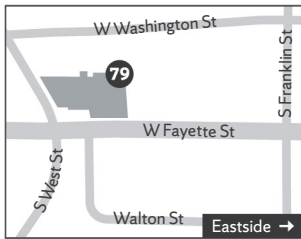

Main Campus

RESIDENCE HALLS

Boland Hall	71
Booth Hall	19
Brewster Hall	73
Brockway Hall	72
Day Hall	69
DellPlain Hall	29
Ernie Davis Hal	28
Flint Hall	67
Haven Hall	10
Kimmel Hall	18

Lawrinson Hall	76
Marion Hall	17
Oren Lyons Hall	66
Sadler Hall	75
Shaw Hall	64
Sheraton University Hotel and Conference Center	15
Walnut Hall	9
Washington Arms	1
Watson Hall	27

Slocum Hall	45
Smith Hall	35
Steele Hall	47
Syracuse Stage	78
Tolley Humanities Building	33
University College (Part-Time Study)	6
White Hall	38
Whitman School of Management	7

Eastside

Downtown

ACADEMIC BUILDINGS

113 Euclid Ave	58
119 Euclid Ave	59
Biological Research Lab	56
Bird Library	23
Bowne Hall	53
Carnegie Library	52
Center for Science and Technology	57
College of Arts and Sciences	34
College of Engineering and Computer Science	49
College of Law	74
College of Visual and Performing Arts (VPA)	31
Crouse College	31
Crouse Hinds Hall	20
Dept. of Psychology Research Facility	12
Dineen Hall	74
Eggers Hall	40
Falk College of Sport and Human Dynamics	38
Hall of Languages	34
Heroy Geology Laboratory	46
Hinds Hall	43
Holden Observatory	39
Huntington Beard Crouse Hall (HBC)	42
Huntington Hall	14
Institutional Research and Assessment Public Affairs	11
Life Sciences Complex	37
Link Hall	49
Lyman Hall	36
Machinery Hall	44
Marshall Square Mall	5
Maxwell Hall	32
Maxwell School of Citizenship and Public Affairs	40
Nancy Cantor Warehouse	79
Newhouse School of Public Communications	21
Physics Building	50
Schine Student Center	22
School of Architecture	45
School of Education	14
School of Education Admissions Office	13
School of Information Studies (iSchool)	43
Shaffer Art Building	54
Sims Hall	55